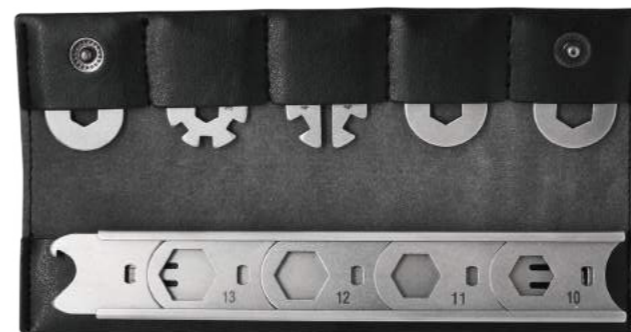

Tool Pen

Standard Bits

Tool Pen mini

Precision Bits

WRENCHit

Xcissor Pen

Tool Pen is an elegant yet powerful multi-tool, and it's the world's first "Pop-a-Point" innovative pen-style solution. Designed to be lightweight, compact, and portable, the Tool Pen makes daily tools not only functional but also beautiful. Swap the parts out to work on your mobile phone, laptop, small electronics, glasses, wristwatch, bike, furniture, as well as many household gadgets and outdoor essentials. It really is that simple, let you fix everything wherever you are.

Color

- ☒ Black
- ☐ Snow Silver

Bits

Material: SAE 8660 (Nickel Chromium Molybdenum Alloy Steel)

Length: 36mm / Diameter: 9mm / Weight: 7g

Pen

Material: 6061 aluminum, sand-blasting finish

Length: 150mm / Diameter: 17.5mm / Weight: 93g (with 6 bits inside)

Premium Edition 16 Bits

USD 75

Metric ● SL3 · SL4 · SL4.5 ⊕ PH1 · PH2 ○ H2 · H2.5 · H3 · H4 ⊕ T10 · T15 · T20 · T25 ● S1 · S2 · S3	Imperial ● SL3 · SL4 · SL4.5 ⊕ PH1 · PH2 ○ H5/64 · H3/32 · H1/8 · H5/32 ⊕ T10 · T15 · T20 · T25 ● S1 · S2 · S3

Deluxe Edition 23 Bits

USD 95

Metric ● SL3 · SL4 · SL4.5 ⊕ PH1 · PH2 ○ H2 · H2.5 · H3 · H4 ⊕ T10 · T15 · T20 · T25 ● S1 · S2 · S3 ⊕ PZ1 · PZ2 ● Y0 · Y1 ● TA23 · TA27 · TA30	Imperial ● SL3 · SL4 · SL4.5 ⊕ PH1 · PH2 ○ H5/64 · H3/32 · H1/8 · H5/32 ⊕ T10 · T15 · T20 · T25 ● S1 · S2 · S3 ⊕ PZ1 · PZ2 ● Y0 · Y1 ● TA23 · TA27 · TA30

Color

- ☒ Black
- ☐ Snow Silver

Bits

Material: S2 Tool Steel

Length: 35.6 mm / Diameter: 7.1 mm / Weight: 4.5 g

Pen

Material: 6061 aluminum, sand-blasting finish

Length: 133.5 mm / Diameter: 12.8 mm / Weight: 46 g (with 5 bits inside)

Aplus Edition 22 Bits

USD 95

● SL1.5 · SL2 · SL2.5 · SL3 ⊕ PH00 · PH0 · PH1 ○ H0.9 · H1.3 · H1.5 · H2 ⊕ T5 · T6 · T7 ⊕ TR8 · TR9 · TR10	● S1 ○ P2 · P5 · P6 ✂ SIM Eject 0.8

Deluxe Edition 27 Bits

USD 110