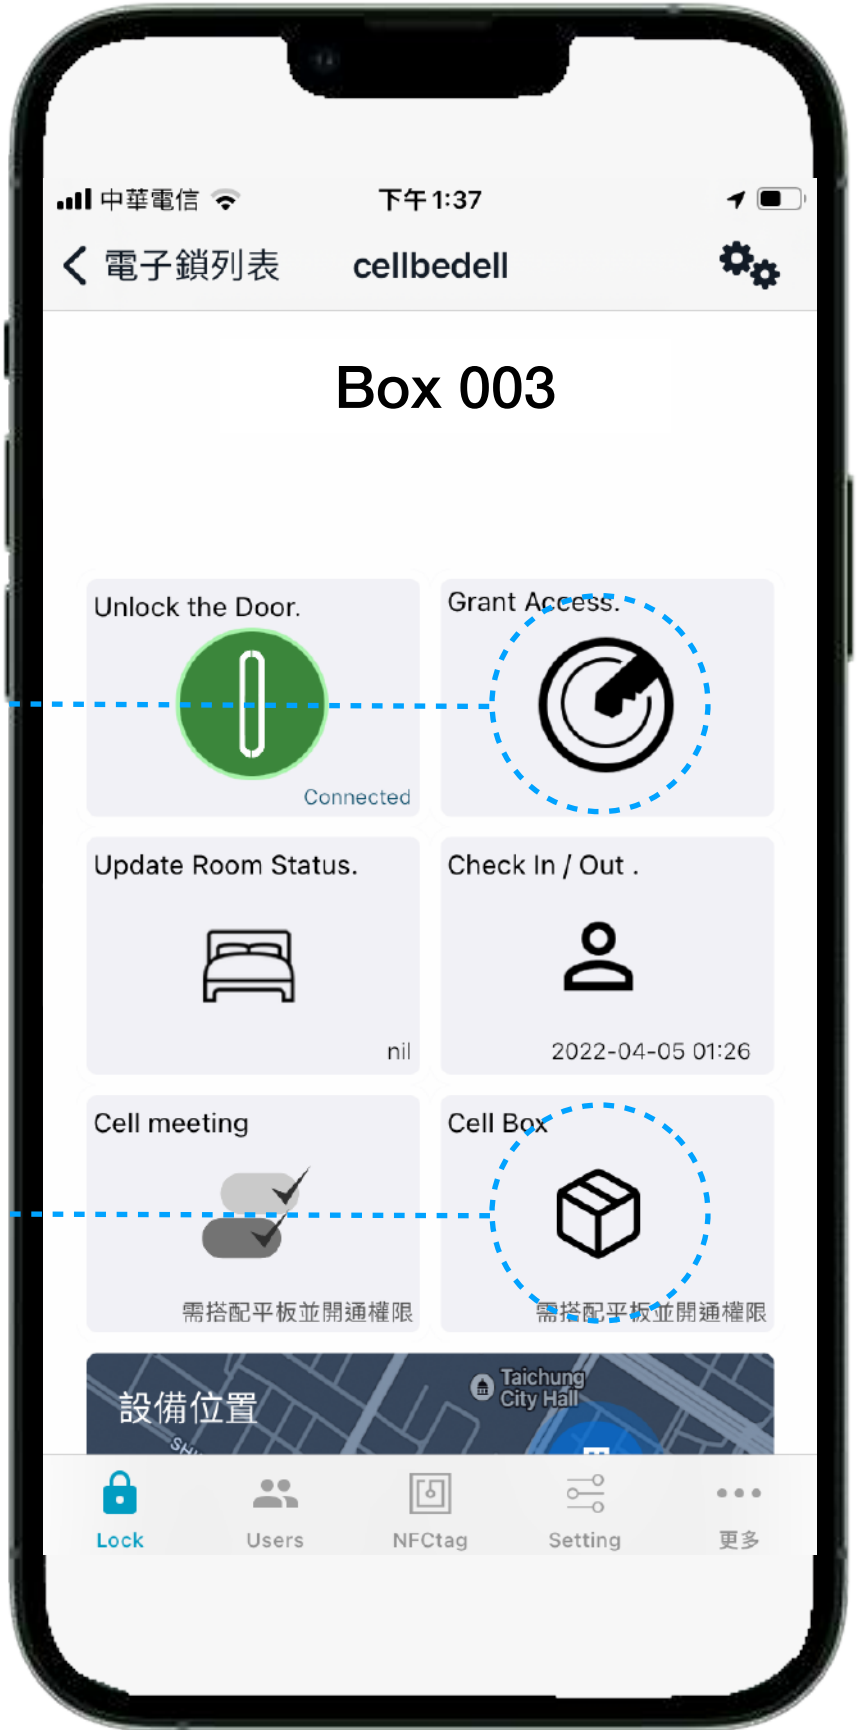

cell box

# cell box

- QR Code  
Scan and unlock
- password  
Remote setup
- NFC  
keycard
- BLE  
unlock

manager