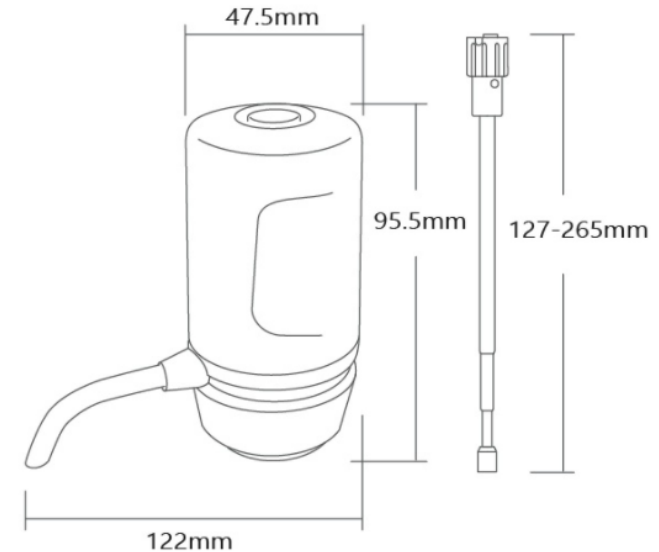

Website : www.vinaera-global.com

Weight : 125g

Main Bod: L95.5mm x W47.5mm x H109.5mm

Telescoping Stainless Tube : L127~265mm

Color / Finish : White, Black, Red, Blue / Glossy

Material : ABS, Silicone Rubber, Stainless, Pump, Solenoid Valve

Power / Voltage / Current : 1.8W / 6V / 300mA

Country of Original : Design in Taiwan / Made in China (Taiwanese owner factory)

Certification : RoHS, CE, JFSL, FCC, FDA (Food Safe), IPX6, GB4706.1 2005

This product can be used with 99% red wine bottles. (May not be compatible with wine bottles that have unusual mouth diameters or shapes)