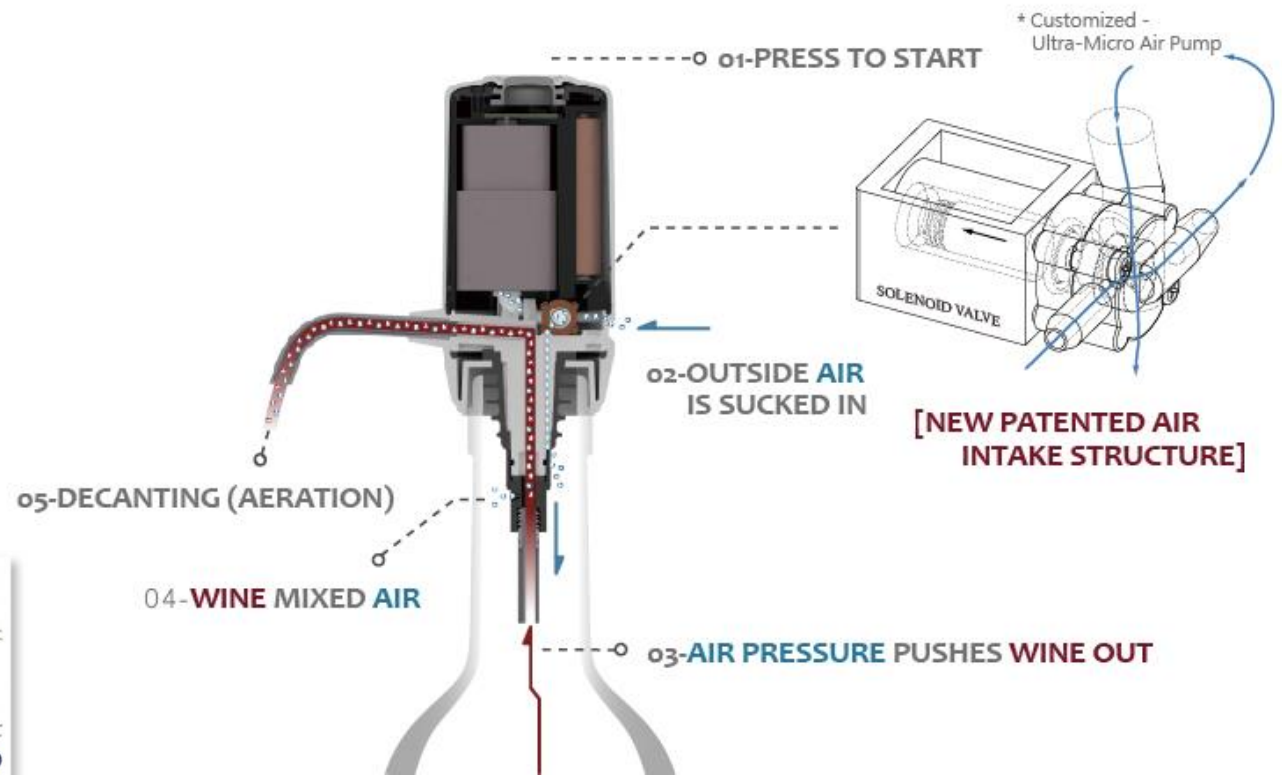

Vinaera[®] **TRAVEL**
Portable Electric Wine Aerator

Easy 、 Fast 、 Effective 、 Time-Saving 、 Fun

Decanting is the key that “unlocks” the enjoyment of the full-bodied flavors of wine.
The decanting effect of a Vinaera Travel is the same as that of a traditional glass decanter.
Wines can be decanted instantly with one simple pressing of a button.

Dine out 、 Camping 、 Event 、 Party

World's **Smallest Portable** Electric Wine Aerator 150G

11cm

World's first Solenoid Valve Aerator

Innovative patented technology [Venturi Effect] + [Solenoid Valve] + [Powered Pneumatic Process] to wake up your wine as traditional decanter.
In addition, Vinaera Travel can prevent the wine reflux

IPx6 waterproof – Easy

Vinaera Travel

Compatible with 80% table wine sold globally

Suitable for young wine aged 3-7 years

Aeration Effect is Equivalent to Around 45-60 minutes in a Glass Decanter

Just one touch, the wine is decanted immediately

Website : www.vinaera-global.com

Weight : 125g

Main Bod: L95.5mm x W47.5mm x H109.5mm

Telescoping Stainless Tube : L127~265mm

Color / Finish : White, Black, Red, Blue / Glossy

Material : ABS, Silicone Rubber, Stainless, Pump, Solenoid Valve